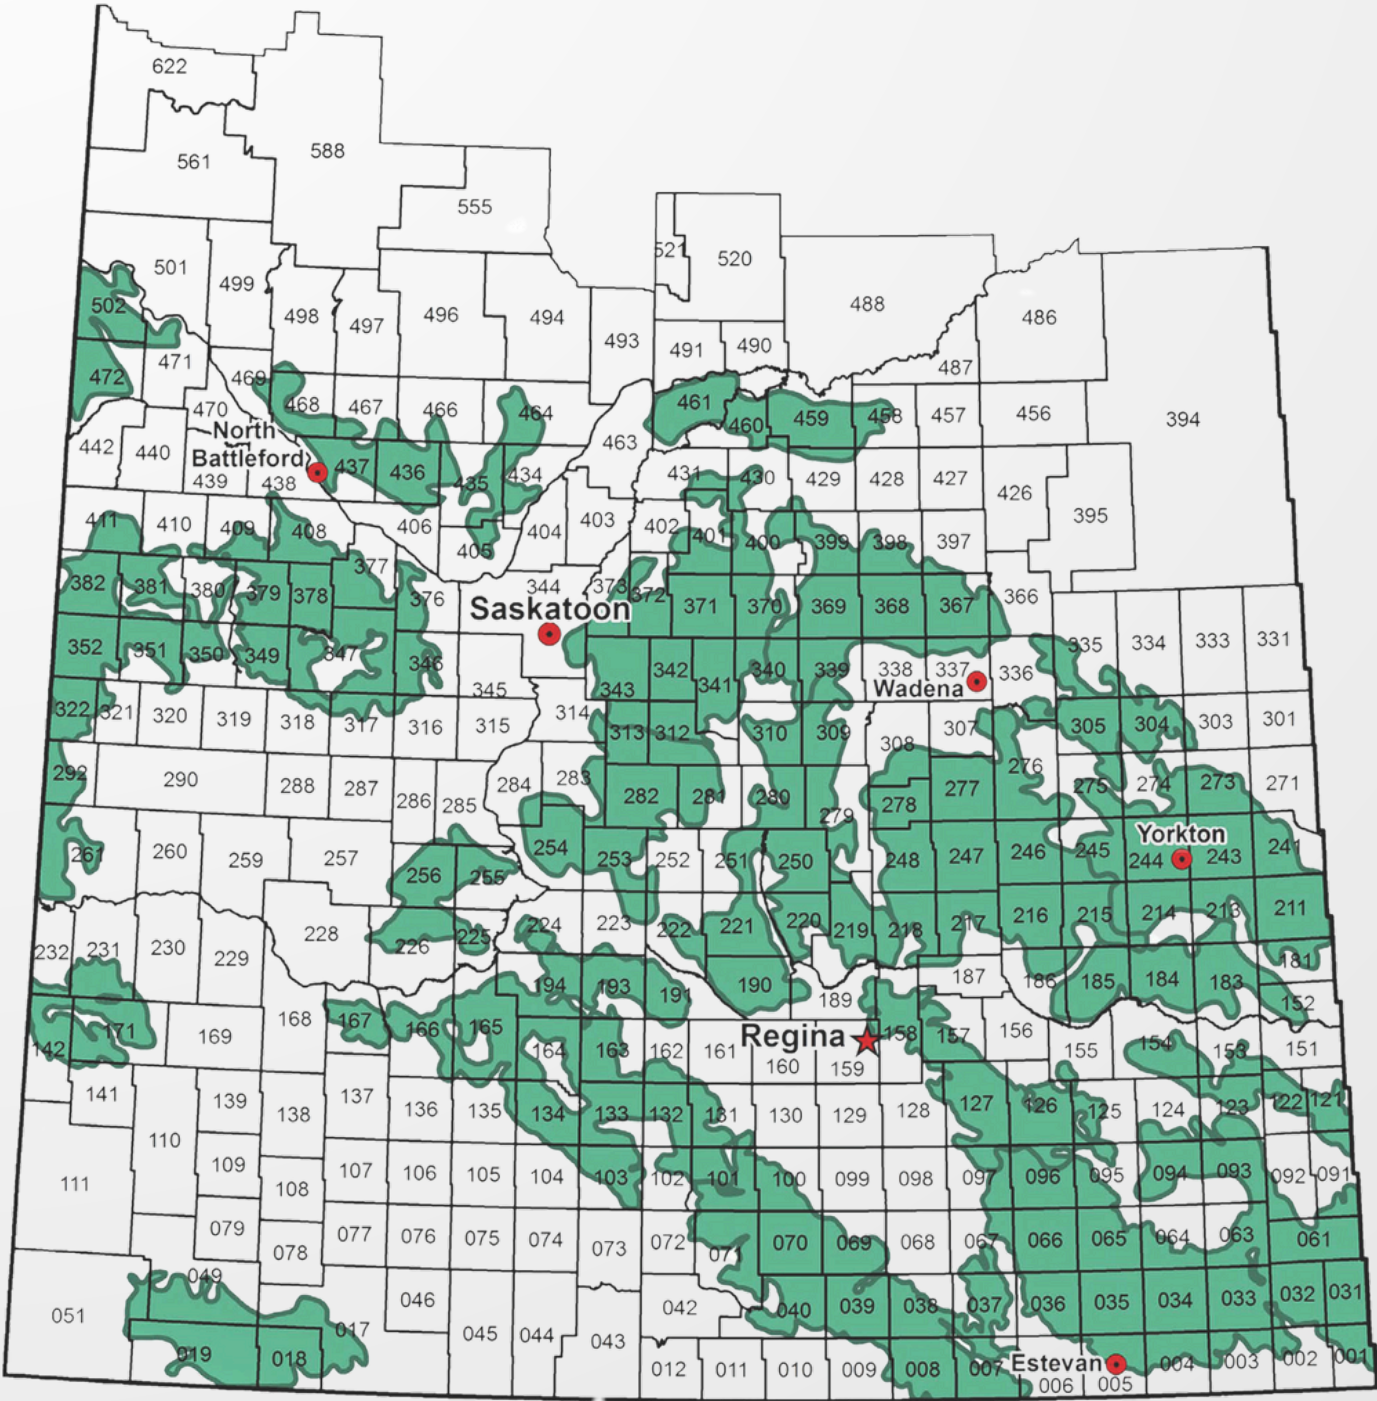

Ducks Unlimited Canada Program Delivery Areas

1-866-252-3825

du_regina@ducks.ca

ag.ducks.ca