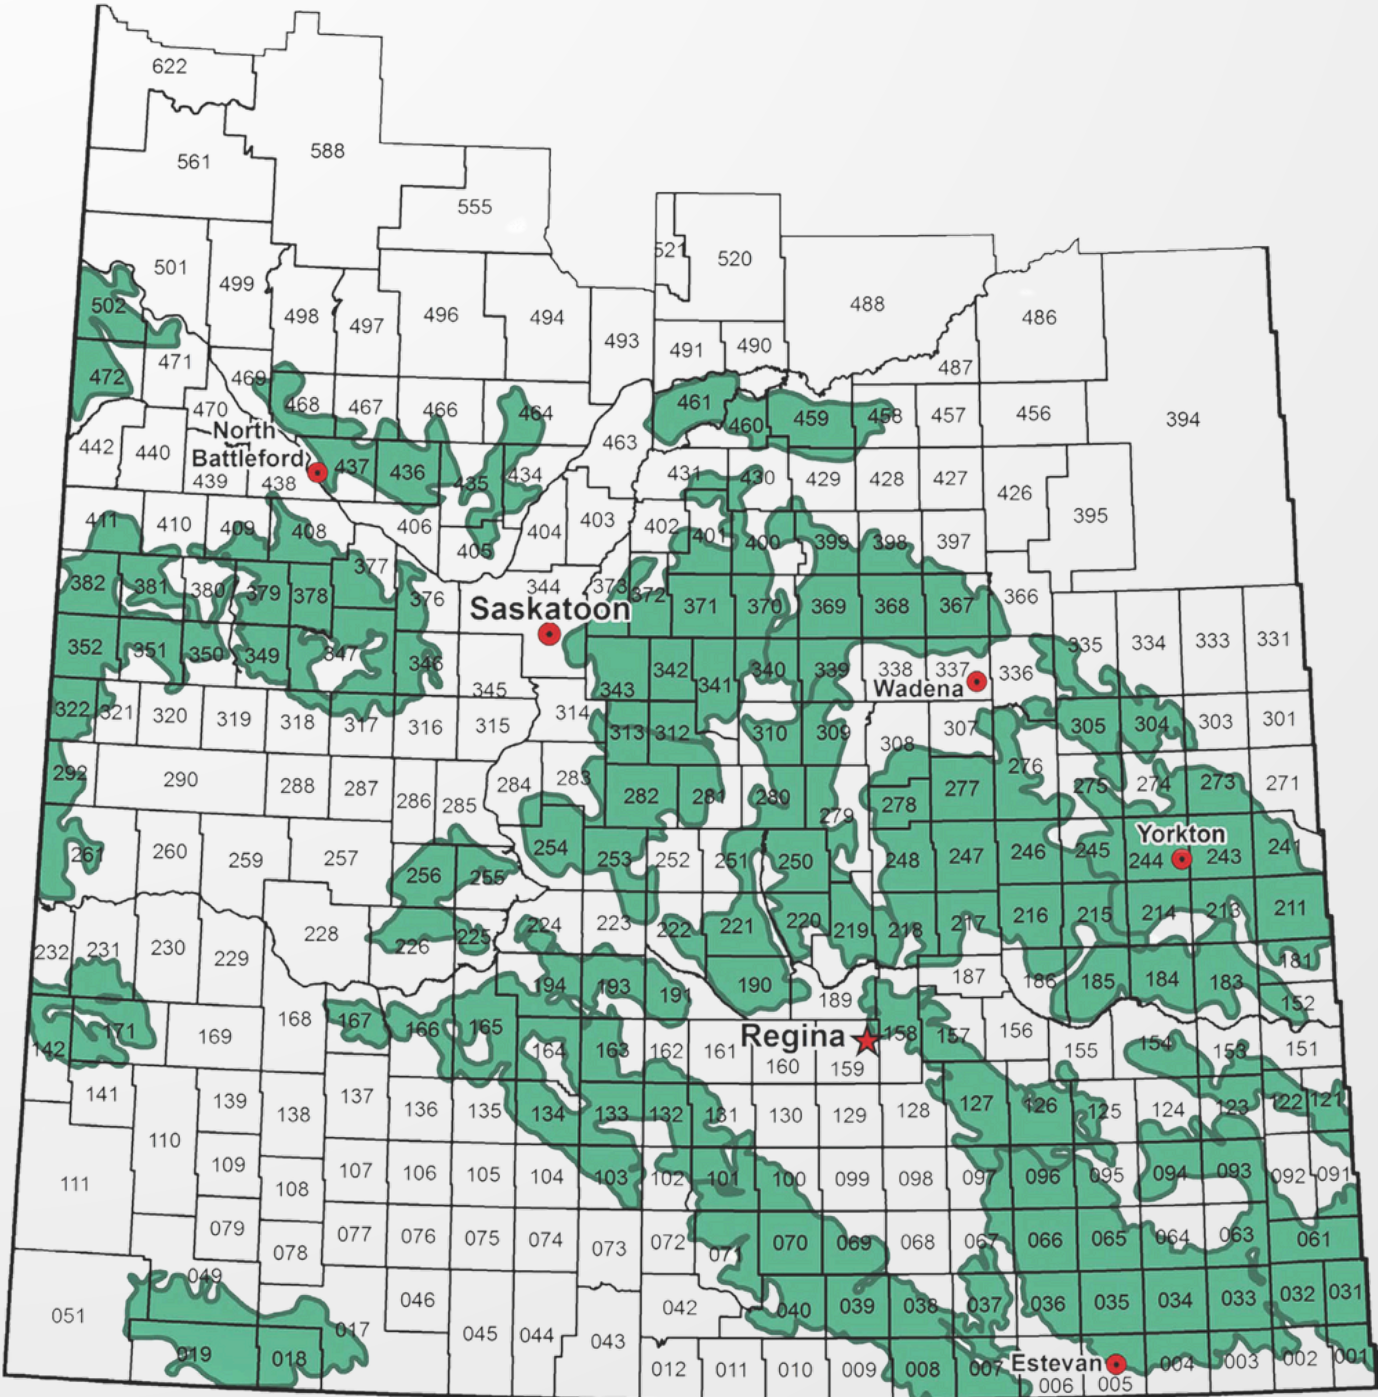

Ducks Unlimited Canada Program Delivery Areas

1-866-252-3825

du_regina@ducks.ca

ag.ducks.ca